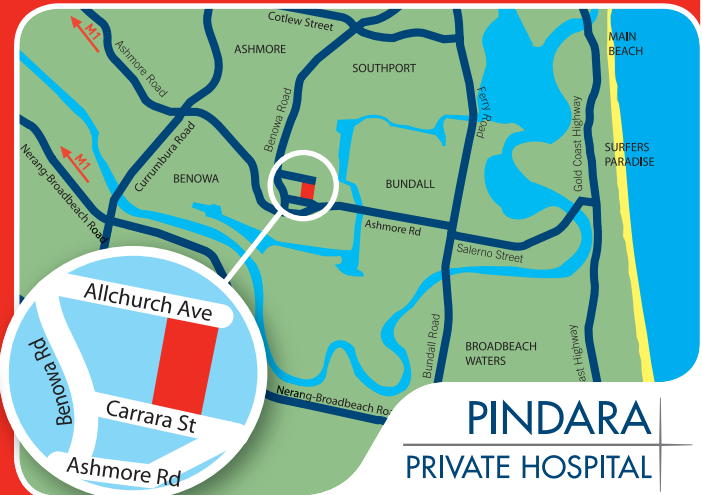

Pindara Private Hospital's **24hr Emergency & Cardiac Care Centre**

- 24 Hours, 7 Days
- Immediate care
- Free parking
- Direct access to the most comprehensive cardiac services

Situated in Benowa, the Pindara Private Hospital Emergency Centre is a private fee-for-service facility.

**24Hr
Access**

5588 9000

PINDARA
PRIVATE HOSPITAL